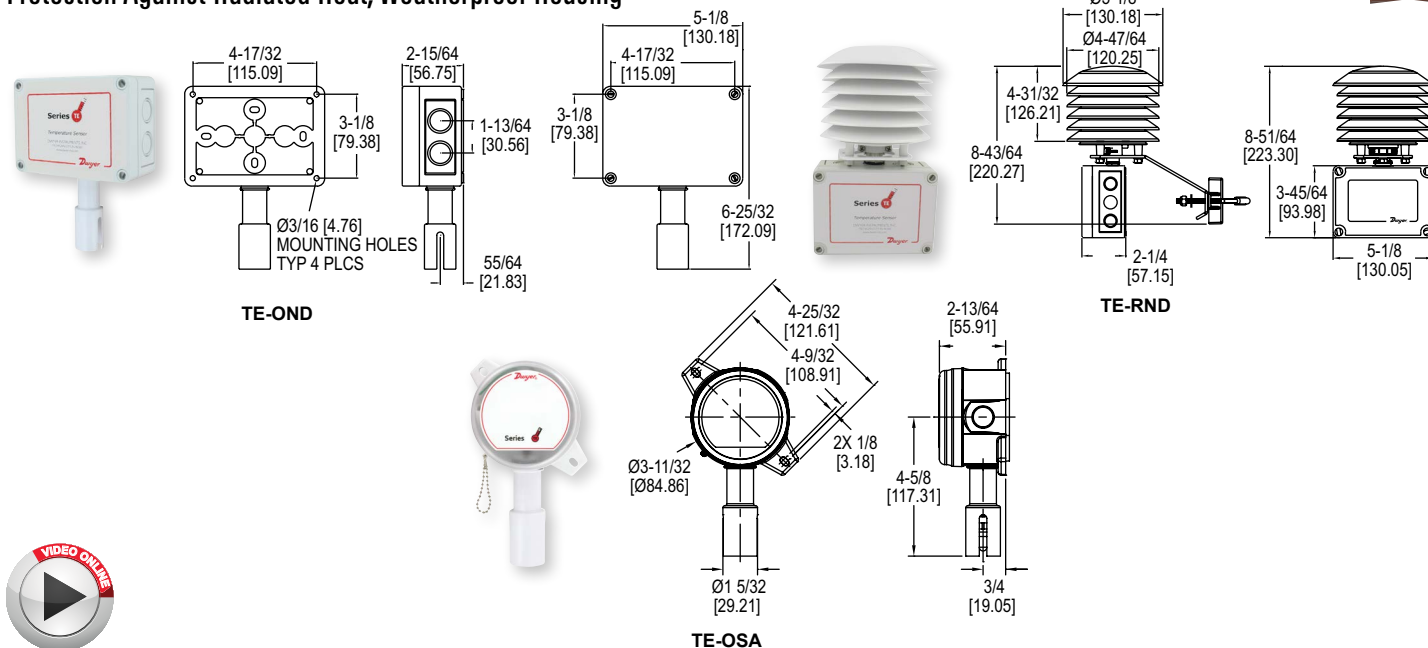

OUTDOOR TEMPERATURE SENSORS

Protection Against Radiated Heat, Weatherproof Housing

The Series TE-OND/TE-RND/TE-OSA Outdoor Temperature Sensors are offered different configurations to increase measurement accuracy by reducing radiated heat effects. For applications where the north side of the building is accessible, the TE-OND/TE-OSA can be used to protect against low levels of radiated heat.

BENEFITS/FEATURES

- Weatherproof for outdoor installation
- Radiation shield available to eliminate heating effects following installation in direct sunlight
- Terminal connector eliminates need for wire nuts

APPLICATIONS

- Building automation
- Outdoor temperature reference

MODEL CHART	
Model	Sensor Type
TE-OND-A	10 kΩ type III thermistor
TE-OND-B	10 kΩ type II thermistor
TE-OND-C	3 kΩ thermistor
TE-OND-D	PT100 Ω RTD
TE-OND-E	PT1000 Ω RTD
TE-OND-F	20 kΩ thermistor
TE-OND-Q	10 kΩ type III thermistor with 11 kΩ shunt
TE-RND-A	10 kΩ type III thermistor
TE-RND-B	10 kΩ type II thermistor
TE-RND-C	3 kΩ thermistor
TE-RND-D	PT100 Ω RTD
TE-RND-E	PT1000 Ω RTD
TE-RND-F	20 kΩ thermistor
TE-RND-Q	10 kΩ type III thermistor with 11 kΩ shunt
TE-OSA-A	10 kΩ type III thermistor
TE-OSA-B	10 kΩ type II thermistor
TE-OSA-C	3 kΩ thermistor
TE-OSA-D	PT100 Ω RTD
TE-OSA-E	PT1000 Ω RTD
TE-OSA-F	20 kΩ thermistor
TE-OSA-Q	10 kΩ type III thermistor with 11 kΩ shunt

SPECIFICATIONS

Accuracy: Thermistor temperature sensor: ±0.22°C @ 25°C (±0.4°F @ 77°F); RTD temperature sensor: DIN class A: ±0.15°C @ 0°C (±0.28°F @ 32°F).
Temperature Limits: Operating: -40 to 302°F (-40 to 150°C).
Sensor Curves: See Resistance vs. Temperature Table.
Housing Material: Polycarbonate.
Enclosure Rating: TE-OND/TE-RND: NEMA 4X (IP65); TE-OSA: NEMA 3R (IP54).
Weight: 0.65 lb (295 g).